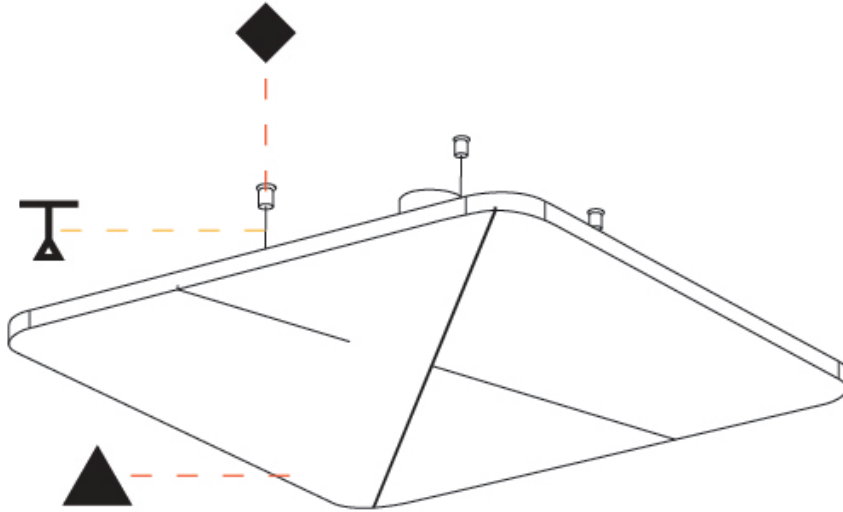

QUANTUM ACOUSTIC LIGHT PANEL SUSPENSION

A300739-

PROJECT

TYPE

SPECIFIER

QUANTITY

DATE

A